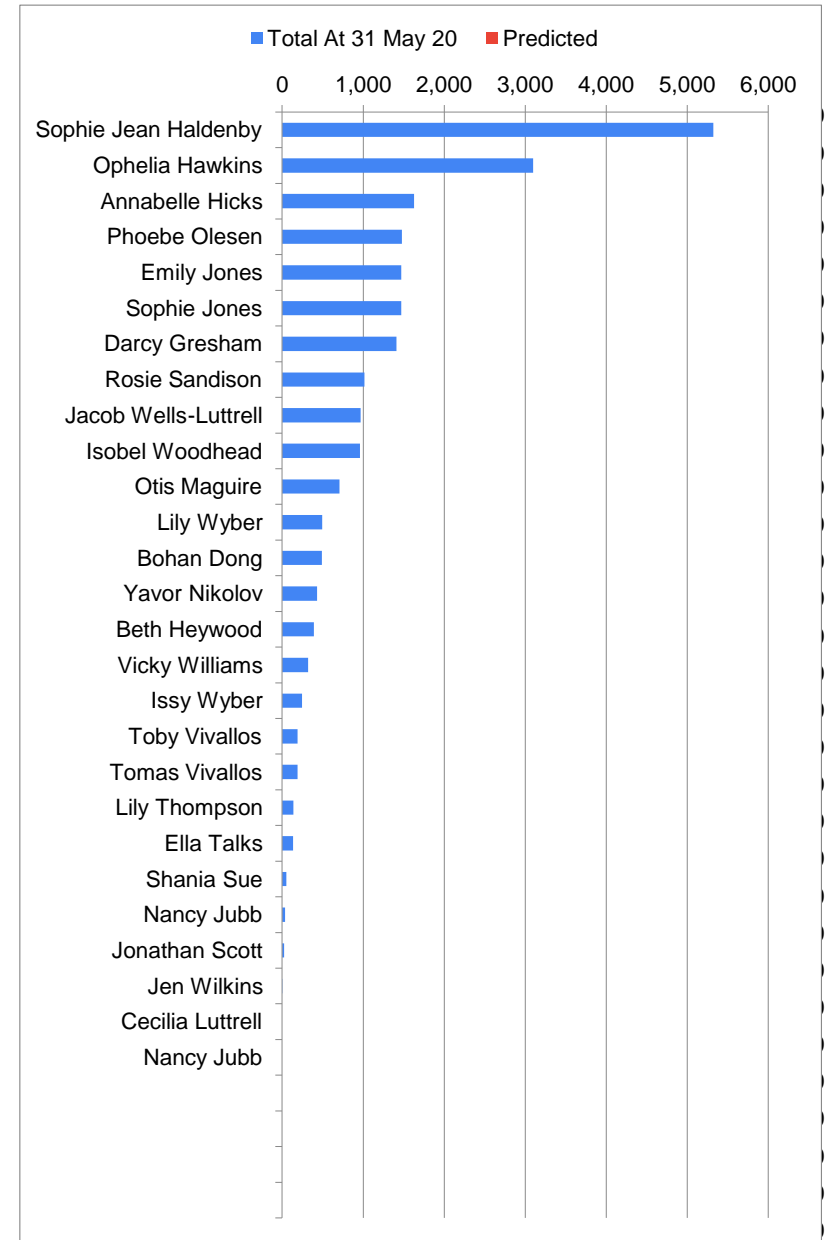

#3 Tuck Into Streamline (Reps)				
First Name	Family Name	Squad	Total	Predicted Total At 31 May
Sophie Jean	Haldenby	Junior Squad	5,324	5,324
Ophelia	Hawkins	Senior Squad	3,100	3,100
Annabelle	Hicks	Senior Squad	1,630	1,630
Phoebe	Olesen	Senior Squad	1,480	1,480
Emily	Jones	Senior Squad	1,470	1,470
Sophie	Jones	Senior Squad	1,470	1,470
Darcy	Gresham	Senior Squad	1,410	1,410
Rosie	Sandison	Senior Squad	1,015	1,015
Jacob	Wells-Luttrell	Senior Squad	970	970
Isobel	Woodhead	Junior Squad	960	960
Otis	Maguire	Senior Squad	709	709
Lily	Wyber	Senior Squad	495	495
Bohan	Dong	Senior Squad	490	490
Yavor	Nikolov	Senior Squad	430	430
Beth	Heywood	Senior Squad	393	393
Vicky	Williams	SAMs Squad	320	320
Issy	Wyber	SAMs Squad	247	247
Toby	Vivallos	Senior Squad	190	190
Tomas	Vivallos	Senior Squad	190	190
Lily	Thompson	Junior Squad	140	140
Ella	Talks	Senior Squad	135	135
Shania	Sue	Senior Squad	50	50
Nancy	Jubb	Senior Squad	37	37
Jonathan	Scott	SAMs Squad	25	25
Jen	Wilkins	SAMs Squad	1	1
Cecilia	Luttrell	Other (e.g. Parent/Volunteer)	-	0
Nancy	Jubb	Junior Squad	-	0
				0
				0
				0
				0