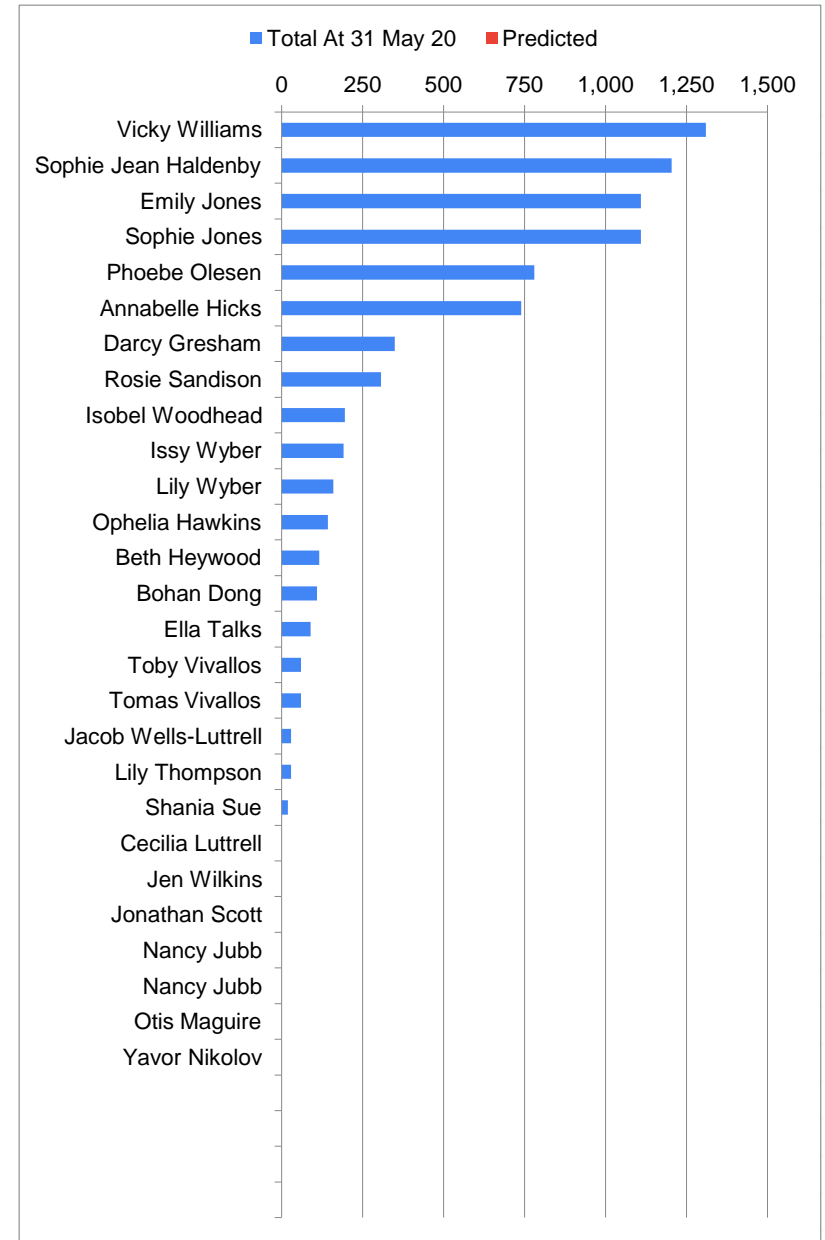

#5 Running (Minutes)				
First Name	Family Name	Squad	Total	Predicted Total At 31 May
Vicky	Williams	SAMs Squad	1,310	1,310
Sophie Jean	Haldenby	Junior Squad	1,204	1,204
Emily	Jones	Senior Squad	1,109	1,109
Sophie	Jones	Senior Squad	1,109	1,109
Phoebe	Olesen	Senior Squad	780	780
Annabelle	Hicks	Senior Squad	740	740
Darcy	Gresham	Senior Squad	350	350
Rosie	Sandison	Senior Squad	307	307
Isobel	Woodhead	Junior Squad	196	196
Issy	Wyber	SAMs Squad	192	192
Lily	Wyber	Senior Squad	160	160
Ophelia	Hawkins	Senior Squad	143	143
Beth	Heywood	Senior Squad	116	116
Bohan	Dong	Senior Squad	110	110
Ella	Talks	Senior Squad	90	90
Toby	Vivallos	Senior Squad	60	60
Tomas	Vivallos	Senior Squad	60	60
Jacob	Wells-Luttrell	Senior Squad	30	30
Lily	Thompson	Junior Squad	30	30
Shania	Sue	Senior Squad	20	20
Cecilia	Luttrell	Other (e.g. Parent/Volunteer)	0	0
Jen	Wilkins	SAMs Squad	0	0
Jonathan	Scott	SAMs Squad	0	0
Nancy	Jubb	Senior Squad	0	0
Nancy	Jubb	Junior Squad	0	0
Otis	Maguire	Senior Squad	0	0
Yavor	Nikolov	Senior Squad	0	0
			0	0
			0	0
			0	0
			0	0