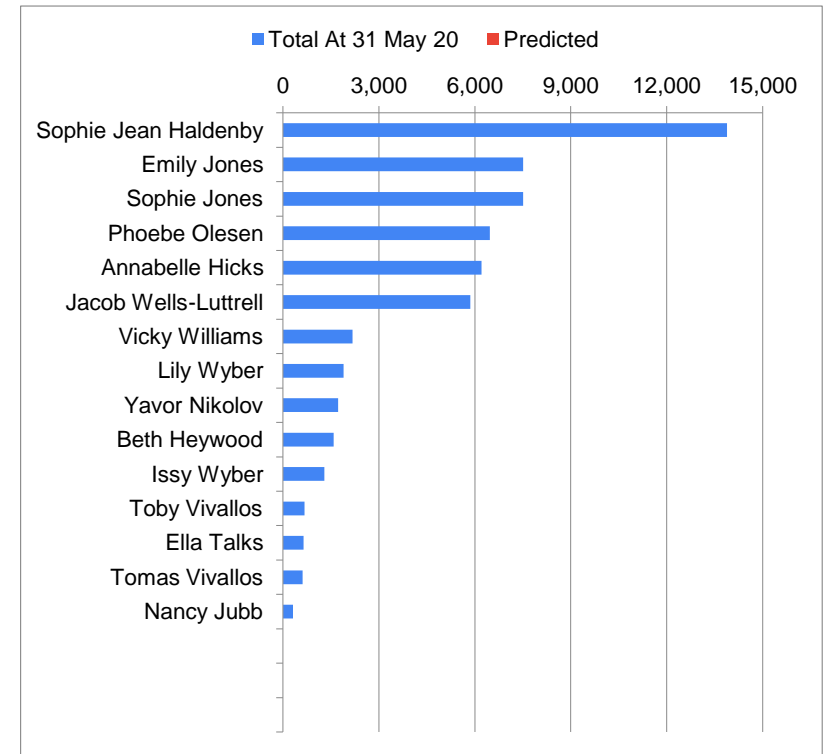

Overall Medley Leader Board With Run/Jog (No Cycling)				
First Name	Family Name	Squad	Total	Predicted Total At 31 May
Sophie Jean	Haldenby	Junior Squad	14,130	14,130
Ophelia	Hawkins	Senior Squad	10,063	10,063
Emily	Jones	Senior Squad	6,839	6,839
Sophie	Jones	Senior Squad	6,839	6,839
Annabelle	Hicks	Senior Squad	6,688	6,688
Phoebe	Olesen	Senior Squad	5,910	5,910
Jacob	Wells-Luttrell	Senior Squad	5,766	5,766
Darcy	Gresham	Senior Squad	5,373	5,373
Rosie	Sandison	Senior Squad	4,960	4,960
Vicky	Williams	SAMs Squad	2,575	2,575
Bohan	Dong	Senior Squad	2,120	2,120
Isobel	Woodhead	Junior Squad	1,963	1,963
Lily	Wyber	Senior Squad	1,922	1,922
Beth	Heywood	Senior Squad	1,390	1,390
Issy	Wyber	SAMs Squad	1,356	1,356
Toby	Vivallos	Senior Squad	662	662
Tomas	Vivallos	Senior Squad	662	662
Lily	Thompson	Junior Squad	557	557
Ella	Talks	Senior Squad	552	552
Shania	Sue	Senior Squad	182	182
				0
				0
				0
				0
				0
				0
				0
				0
				0

Overall Medley Leader Board With Cycling (No Run/Jogging)				
First Name	Family Name	Squad	Total	Predicted Total At 31 May
Sophie Jean	Haldenby	Junior Squad	13,890	13,890
Emily	Jones	Senior Squad	7,510	7,510
Sophie	Jones	Senior Squad	7,510	7,510
Phoebe	Olesen	Senior Squad	6,465	6,465
Annabelle	Hicks	Senior Squad	6,208	6,208
Jacob	Wells-Luttrell	Senior Squad	5,856	5,856
Vicky	Williams	SAMs Squad	2,178	2,178
Lily	Wyber	Senior Squad	1,900	1,900
Yavor	Nikolov	Senior Squad	1,725	1,725
Beth	Heywood	Senior Squad	1,584	1,584
Issy	Wyber	SAMs Squad	1,299	1,299
Toby	Vivallos	Senior Squad	677	677
Ella	Talks	Senior Squad	642	642
Tomas	Vivallos	Senior Squad	617	617
Nancy	Jubb	Senior Squad	317	317
				0
				0
				0