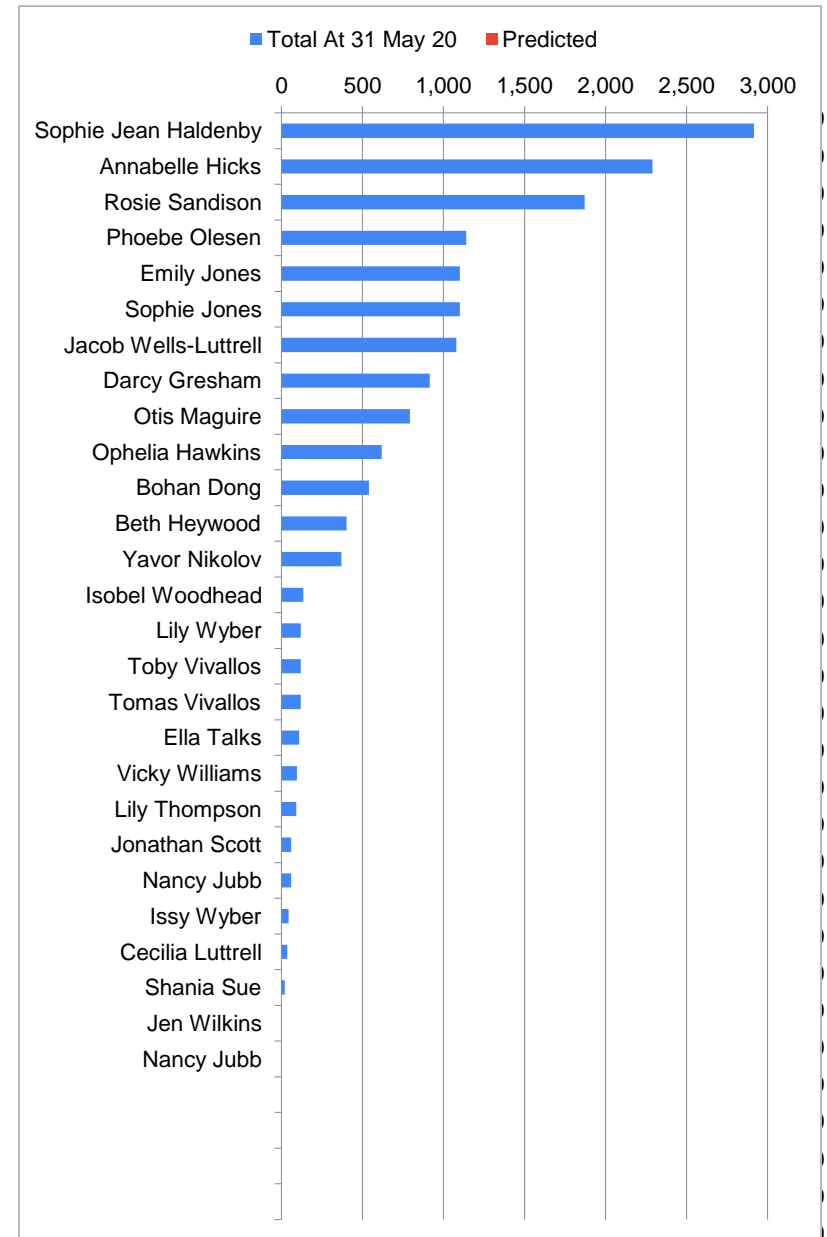

#4 Ski Jumps (Reps)				
First Name	Family Name	Squad	Total	Predicted Total At 31 May
Sophie Jean	Haldenby	Junior Squad	2,915	2,915
Annabelle	Hicks	Senior Squad	2,290	2,290
Rosie	Sandison	Senior Squad	1,870	1,870
Phoebe	Olesen	Senior Squad	1,140	1,140
Emily	Jones	Senior Squad	1,100	1,100
Sophie	Jones	Senior Squad	1,100	1,100
Jacob	Wells-Luttrell	Senior Squad	1,080	1,080
Darcy	Gresham	Senior Squad	915	915
Otis	Maguire	Senior Squad	792	792
Ophelia	Hawkins	Senior Squad	620	620
Bohan	Dong	Senior Squad	540	540
Beth	Heywood	Senior Squad	401	401
Yavor	Nikolov	Senior Squad	370	370
Isobel	Woodhead	Junior Squad	136	136
Lily	Wyber	Senior Squad	120	120
Toby	Vivallos	Senior Squad	120	120
Tomas	Vivallos	Senior Squad	120	120
Ella	Talks	Senior Squad	110	110
Vicky	Williams	SAMs Squad	95	95
Lily	Thompson	Junior Squad	92	92
Jonathan	Scott	SAMs Squad	60	60
Nancy	Jubb	Senior Squad	60	60
Issy	Wyber	SAMs Squad	45	45
Cecilia	Luttrell	Other (e.g. Parent/Volunteer)	37	37
Shania	Sue	Senior Squad	20	20
Jen	Wilkins	SAMs Squad	0	0
Nancy	Jubb	Junior Squad	0	0
			0	0
			0	0
			0	0
			0	0