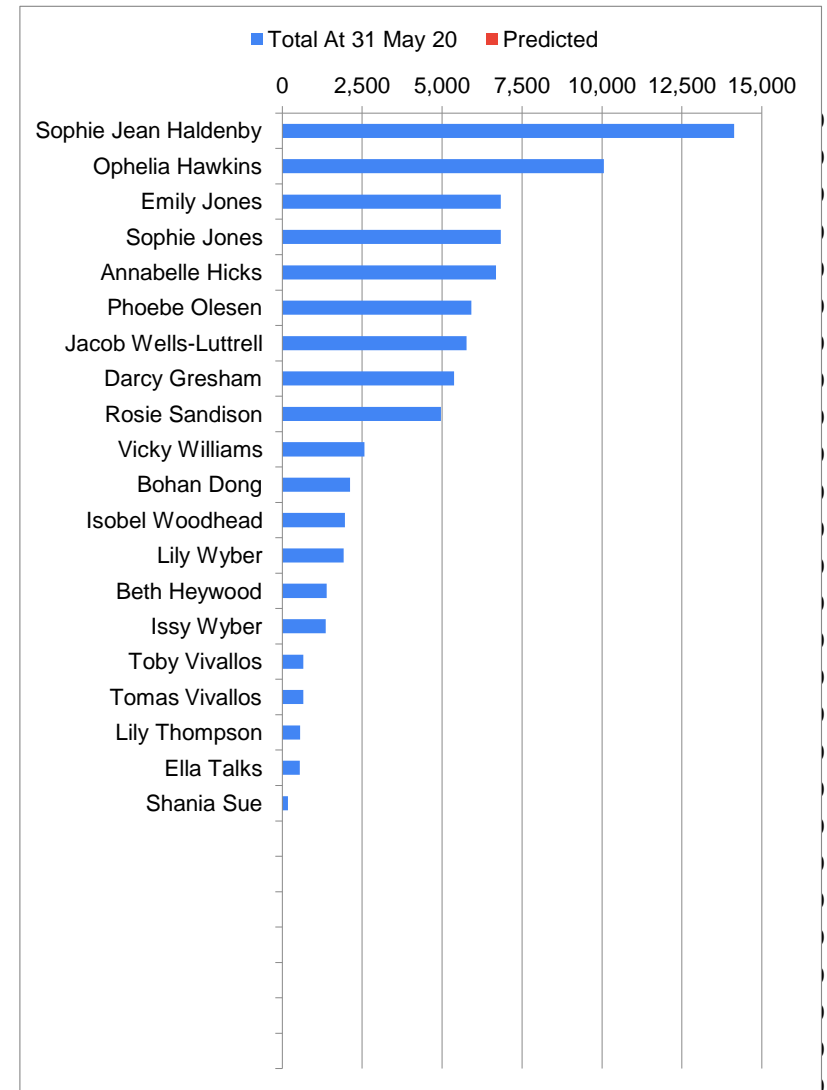

Overall Medley Leader Board With Run/Jog (No Cycling)				
First Name	Family Name	Squad	Total	Predicted Total At 31 May
Sophie Jean	Haldenby	Junior Squad	14,130	14,130
Ophelia	Hawkins	Senior Squad	10,063	10,063
Emily	Jones	Senior Squad	6,839	6,839
Sophie	Jones	Senior Squad	6,839	6,839
Annabelle	Hicks	Senior Squad	6,688	6,688
Phoebe	Olesen	Senior Squad	5,910	5,910
Jacob	Wells-Luttrell	Senior Squad	5,766	5,766
Darcy	Gresham	Senior Squad	5,373	5,373
Rosie	Sandison	Senior Squad	4,960	4,960
Vicky	Williams	SAMs Squad	2,575	2,575
Bohan	Dong	Senior Squad	2,120	2,120
Isobel	Woodhead	Junior Squad	1,963	1,963
Lily	Wyber	Senior Squad	1,922	1,922
Beth	Heywood	Senior Squad	1,390	1,390
Issy	Wyber	SAMs Squad	1,356	1,356
Toby	Vivallos	Senior Squad	662	662
Tomas	Vivallos	Senior Squad	662	662
Lily	Thompson	Junior Squad	557	557
Ella	Talks	Senior Squad	552	552
Shania	Sue	Senior Squad	182	182
				0
				0
				0
				0
				0
				0
				0
				0
				0

Overall Medley Leader Board With Cycling (No Run/Jogging)				
First Name	Family Name	Squad	Total	Predicted Total At 31 May
Sophie Jean	Haldenby	Junior Squad	13,890	13,890
Emily	Jones	Senior Squad	7,510	7,510
Sophie	Jones	Senior Squad	7,510	7,510
Phoebe	Olesen	Senior Squad	6,465	6,465
Annabelle	Hicks	Senior Squad	6,208	6,208
Jacob	Wells-Luttrell	Senior Squad	5,856	5,856
Vicky	Williams	SAMs Squad	2,178	2,178
Lily	Wyber	Senior Squad	1,900	1,900
Yavor	Nikolov	Senior Squad	1,725	1,725
Beth	Heywood	Senior Squad	1,584	1,584
Issy	Wyber	SAMs Squad	1,299	1,299
Toby	Vivallos	Senior Squad	677	677
Ella	Talks	Senior Squad	642	642
Tomas	Vivallos	Senior Squad	617	617
Nancy	Jubb	Senior Squad	317	317
				0
				0
				0