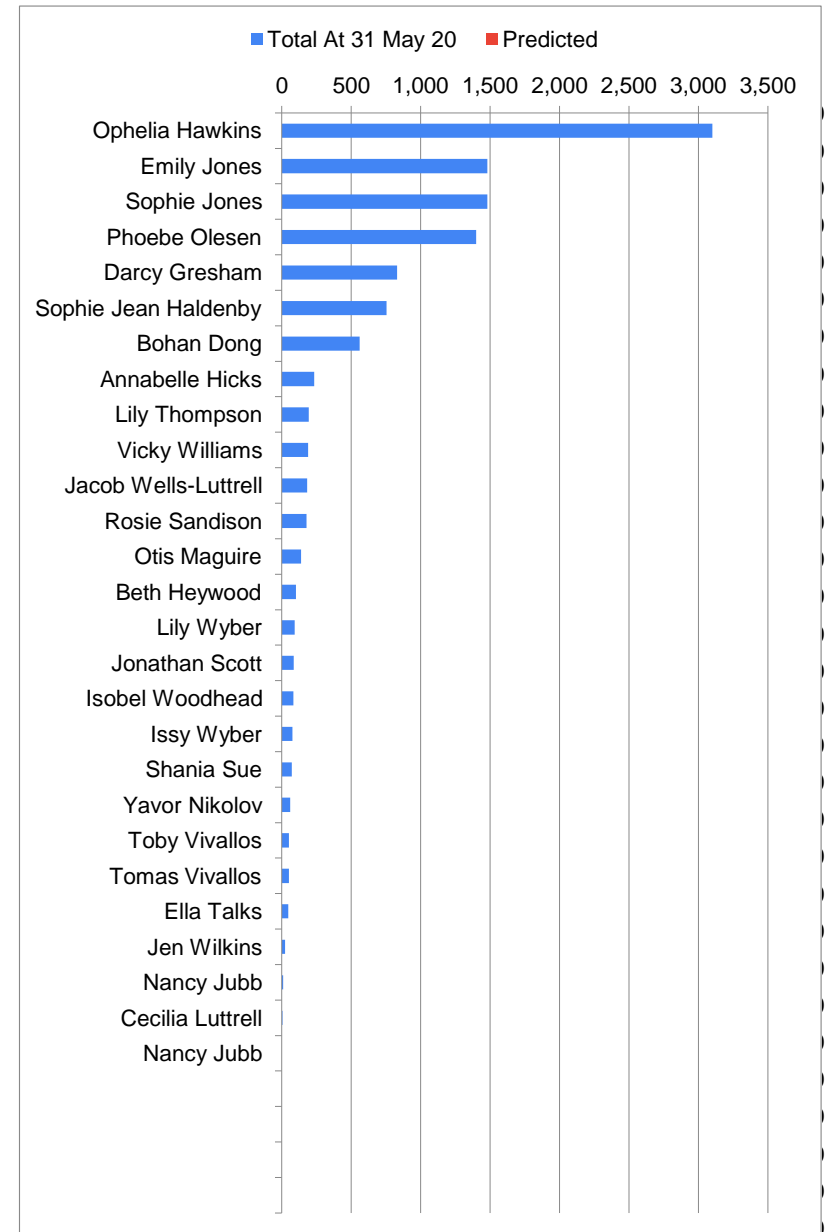

#1 Y T W Holds (Reps)				
First Name	Family Name	Squad	Total	Predicted Total At 31 May
Ophelia	Hawkins	Senior Squad	3,100	3,100
Emily	Jones	Senior Squad	1,480	1,480
Sophie	Jones	Senior Squad	1,480	1,480
Phoebe	Olesen	Senior Squad	1,400	1,400
Darcy	Gresham	Senior Squad	830	830
Sophie Jean	Haldenby	Junior Squad	754	754
Bohan	Dong	Senior Squad	560	560
Annabelle	Hicks	Senior Squad	233	233
Lily	Thompson	Junior Squad	195	195
Vicky	Williams	SAMs Squad	190	190
Jacob	Wells-Luttrell	Senior Squad	183	183
Rosie	Sandison	Senior Squad	178	178
Otis	Maguire	Senior Squad	138	138
Beth	Heywood	Senior Squad	102	102
Lily	Wyber	Senior Squad	92	92
Jonathan	Scott	SAMs Squad	86	86
Isobel	Woodhead	Junior Squad	84	84
Issy	Wyber	SAMs Squad	77	77
Shania	Sue	Senior Squad	72	72
Yavor	Nikolov	Senior Squad	60	60
Toby	Vivallos	Senior Squad	52	52
Tomas	Vivallos	Senior Squad	52	52
Ella	Talks	Senior Squad	47	47
Jen	Wilkins	SAMs Squad	23	23
Nancy	Jubb	Senior Squad	10	10
Cecilia	Luttrell	Other (e.g. Parent/Volunteer)	6	6
Nancy	Jubb	Junior Squad	0	0
				0
				0
				0
				0