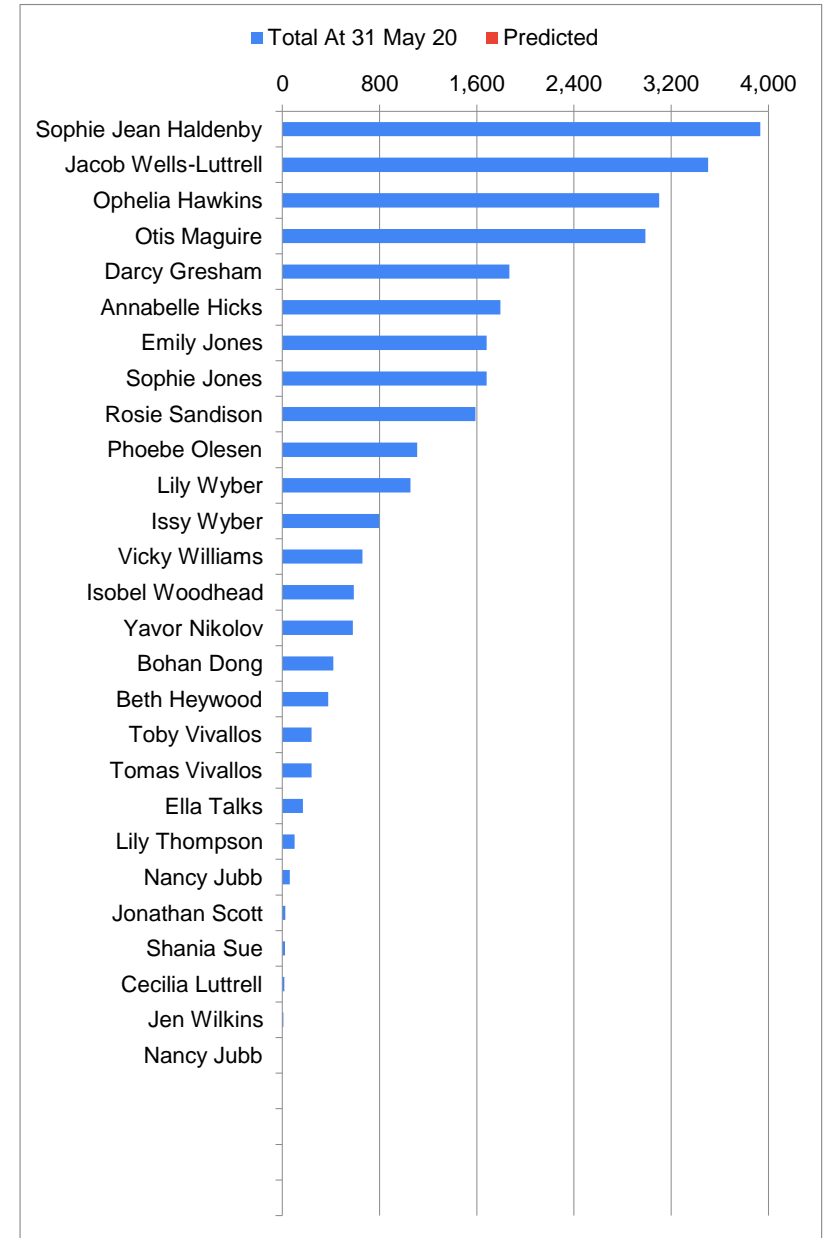

#2 Protracted Plank Walks (Reps)				
First Name	Family Name	Squad	Total	Predicted Total At 31 May
Sophie Jean	Haldenby	Junior Squad	3,933	3,933
Jacob	Wells-Luttrell	Senior Squad	3,503	3,503
Ophelia	Hawkins	Senior Squad	3,100	3,100
Otis	Maguire	Senior Squad	2,987	2,987
Darcy	Gresham	Senior Squad	1,868	1,868
Annabelle	Hicks	Senior Squad	1,795	1,795
Emily	Jones	Senior Squad	1,680	1,680
Sophie	Jones	Senior Squad	1,680	1,680
Rosie	Sandison	Senior Squad	1,590	1,590
Phoebe	Olesen	Senior Squad	1,110	1,110
Lily	Wyber	Senior Squad	1,055	1,055
Issy	Wyber	SAMs Squad	795	795
Vicky	Williams	SAMs Squad	660	660
Isobel	Woodhead	Junior Squad	587	587
Yavor	Nikolov	Senior Squad	580	580
Bohan	Dong	Senior Squad	420	420
Beth	Heywood	Senior Squad	378	378
Toby	Vivallos	Senior Squad	240	240
Tomas	Vivallos	Senior Squad	240	240
Ella	Talks	Senior Squad	170	170
Lily	Thompson	Junior Squad	100	100
Nancy	Jubb	Senior Squad	60	60
Jonathan	Scott	SAMs Squad	25	25
Shania	Sue	Senior Squad	20	20
Cecilia	Luttrell	Other (e.g. Parent/Volunteer)	15	15
Jen	Wilkins	SAMs Squad	8	8
Nancy	Jubb	Junior Squad	0	0
				0
				0
				0
				0