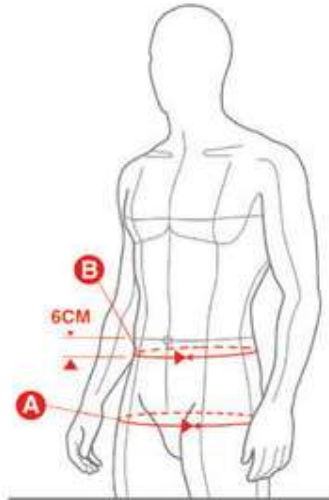

## Race Suit Sizing Male & Female

SIZE	20	22	24	25	26	28	30
<b>Body measurements</b>							
<b>A-Hip CM</b>	84.0-88.0	88.0-94.5	94.5-99.0	99.0-102.0	102.0-106.5	106.5-111.0	111.0-117.0
<b>A-Hip inches</b>	33.0-34.5	34.5-37.0	37.0-39.0	39.0-40.0	40.0-42.0	42.0-43.5	43.5-46.0
<b>B-Waist CM</b>	67.0-73.0	73.0-80.5	80.5-84.0	84.0-87.0	87.0-91.5	91.5-96.0	96.0-102.0
<b>B-Waist inches</b>	26.0-29.0	29.0-31.5	31.5-33.0	33.0-34.0	34.0-36.0	36.0-37.5	37.5-40.0

SIZE	20	22	23	24	25	26	28	30
<b>Body measurements</b>								
<b>A-Body Loop CM</b>	142.0-148.0	149.0-153.0	151.0-156.0	154.0-158.0	157.0-162.0	160.0-165.5	165.5-171.0	171.0-177.0
<b>A-Body Loop inches</b>	56.0-59.0	59.0-60.0	59.5-61.5	60.5-62.0	61.5-63.5	63.0-65.0	65.0-67.5	67.5-69.5
<b>B-Hip CM</b>	81.0-87.0	87.0-90.0	90.0-93.0	93.0-96.0	96.0-99.0	99.0-103.5	103.5-108.0	108.0-114.0
<b>B-Hip inches</b>	32.0-34.0	34.0-35.5	35.5-36.5	36.5-37.5	37.5-39.0	39.0-40.5	40.5-42.5	42.5-45.0
<b>C-Chest CM</b>	78.0-84.0	84.0-87.0	87.0-90.0	90.0-93.0	93.0-96.0	96.0-101.0	101.0-105.0	105.0-111.0
<b>C-Chest inches</b>	30.5-33.0	33.0-34.0	34.0-35.5	35.5-36.5	36.5-37.5	37.5-40.0	40.0-41.5	41.5-43.5
<b>D-Waist CM</b>	61.5-66.0	66.0-69.0	69.0-71.5	71.5-74.0	74.0-76.5	76.5-80.0	80.0-84.0	84.0-89.0
<b>D-Waist inches</b>	24.0-26.0	26.0-27.0	27.0-28.0	28.0-29.0	29.0-30.0	30.0-31.0	32.0-33.0	33.0-35.0