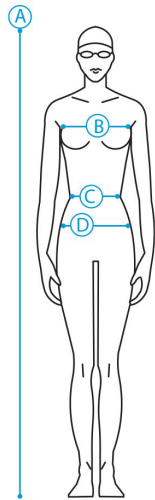

ARENA KIT SIZES

WOMAN

POINTS CM BODY MEASURES

POINTS	CM	BODY MEASURES					
A	Height	166	168	170	172	174	176
B	Chest	80	85	90	95	100	105
C	Waist	65	70	75	80	85	90
D	Hips	90	95	100	105	110	115

WATERWEAR SIZE RANGE

F	XXS/36	XS/38	S/40	M/42	L/44	XL/46
USA/UK	XXS	XS	S	M	L	XL
I	XXS/40	XS/42	S/44	M/46	L/48	XL/50
D	XXS/34	XS/36	S/38	M/40	L/42	XL/44
AUS	6	8	10	12	14	16

MAN

POINTS CM BODY MEASURES

POINTS	CM	BODY MEASURES					
A	Height	172	178	180	182	184	186
B	Chest	95	100	105	110	115	120
C	Waist	80	85	90	95	100	105
D	Hips	95	100	105	110	115	120

WATERWEAR SIZE RANGE

F	S	M	L	XL	XXL	3XL
USA/UK	S	M	L	XL	XXL	3XL
I	S	M	L	XL	XXL	3XL
D	S	M	L	XL	XXL	3XL
AUS	10	12	14	16	18	20

JR GIRL

POINTS CM BODY MEASURES

POINTS	CM	BODY MEASURES				
A	Height	116	128	140	152	164
B	Chest	55	60	65	70	75
C	Waist	53	55	57	59	60
D	Hips	65	70	75	80	85

WATERWEAR SIZE RANGE

F/I/UK/AUS	6-7	8-9	10-11	12-13	14-15
USA	S	M	L	XL	XXL
D	116	128	140	152	164

JR BOY

POINTS CM BODY MEASURES

POINTS	CM	BODY MEASURES				
A	Height	116	128	140	152	164
B	Chest	55	60	70	77	85
C	Waist	55	59	63	67	71
D	Hips	65	70	75	80	85