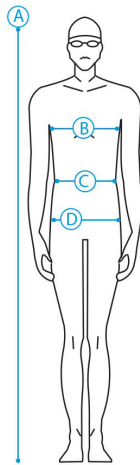

ARENA KIT SIZES

WOMAN

POINTS CM BODY MEASURES

POINTS	CM	BODY MEASURES					
A	Height	166	168	170	172	174	176
B	Chest	80	85	90	95	100	105
C	Waist	65	70	75	80	85	90
D	Hips	90	95	100	105	110	115

WATERWEAR SIZE RANGE

F	XXS/36	XS/38	S/40	M/42	L/44	XL/46
USA/UK	XXS	XS	S	M	L	XL
I	XXS/40	XS/42	S/44	M/46	L/48	XL/50
D	XXS/34	XS/36	S/38	M/40	L/42	XL/44
AUS	6	8	10	12	14	16

MAN

POINTS CM BODY MEASURES

POINTS	CM	BODY MEASURES					
A	Height	172	178	180	182	184	186
B	Chest	95	100	105	110	115	120
C	Waist	80	85	90	95	100	105
D	Hips	95	100	105	110	115	120

WATERWEAR SIZE RANGE

F	S	M	L	XL	XXL	3XL
USA/UK	S	M	L	XL	XXL	3XL
I	S	M	L	XL	XXL	3XL
D	S	M	L	XL	XXL	3XL
AUS	10	12	14	16	18	20

JR GIRL

POINTS CM BODY MEASURES

POINTS	CM	BODY MEASURES				
A	Height	116	128	140	152	164
B	Chest	55	60	65	70	75
C	Waist	53	55	57	59	60
D	Hips	65	70	75	80	85

WATERWEAR SIZE RANGE

F/I/UK/AUS	6-7	8-9	10-11	12-13	14-15
USA	S	M	L	XL	XXL
D	116	128	140	152	164

JR BOY

POINTS CM BODY MEASURES

POINTS	CM	BODY MEASURES				
A	Height	116	128	140	152	164
B	Chest	55	60	70	77	85
C	Waist	55	59	63	67	71
D	Hips	65	70	75	80	85