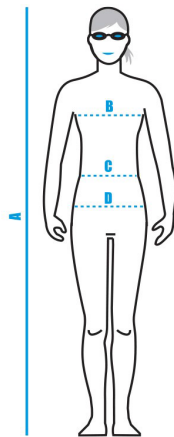

ARENA KIT SIZES

WOMAN

POINTS CM BODY MEASURES

POINTS	CM	BODY MEASURES					
A	Height	166	168	170	172	174	176
B	Chest	80	85	90	95	100	105
C	Waist	65	70	75	80	85	90
D	Hips	90	95	100	105	110	115

WATERWEAR SIZE RANGE

F	XXS/36	XS/38	S/40	M/42	L/44	XL/46
USA/UK	XXS	XS	S	M	L	XL
I	XXS/40	XS/42	S/44	M/46	L/48	XL/50
D	XXS/34	XS/36	S/38	M/40	L/42	XL/44
AUS	6	8	10	12	14	16

MAN

POINTS CM BODY MEASURES

POINTS	CM	BODY MEASURES					
A	Height	172	178	180	182	184	186
B	Chest	95	100	105	110	115	120
C	Waist	80	85	90	95	100	105
D	Hips	95	100	105	110	115	120

WATERWEAR SIZE RANGE

F	S	M	L	XL	XXL	3XL
USA/UK	S	M	L	XL	XXL	3XL
I	S	M	L	XL	XXL	3XL
D	S	M	L	XL	XXL	3XL
AUS	10	12	14	16	18	20

JR GIRL

POINTS CM BODY MEASURES

POINTS	CM	BODY MEASURES				
A	Height	116	128	140	152	164
B	Chest	55	60	65	70	75
C	Waist	53	55	57	59	60
D	Hips	65	70	75	80	85

WATERWEAR SIZE RANGE

F/I/UK/AUS	6-7	8-9	10-11	12-13	14-15
USA	S	M	L	XL	XXL
D	116	128	140	152	164

JR BOY

POINTS CM BODY MEASURES

POINTS	CM	BODY MEASURES				
A	Height	116	128	140	152	164
B	Chest	55	60	70	77	85
C	Waist	55	59	63	67	71
D	Hips	65	70	75	80	85