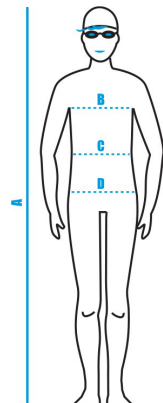

ARENA KIT SIZES

WOMAN

POINTS CM BODY MEASURES

POINTS	CM	BODY MEASURES					
A	Height	166	168	170	172	174	176
B	Chest	80	85	90	95	100	105
C	Waist	65	70	75	80	85	90
D	Hips	90	95	100	105	110	115

WATERWEAR SIZE RANGE

F	XXS/36	XS/38	S/40	M/42	L/44	XL/46
USA/UK	XXS	XS	S	M	L	XL
I	XXS/40	XS/42	S/44	M/46	L/48	XL/50
D	XXS/34	XS/36	S/38	M/40	L/42	XL/44
AUS	6	8	10	12	14	16

MAN

POINTS CM BODY MEASURES

POINTS	CM	BODY MEASURES					
A	Height	172	178	180	182	184	186
B	Chest	95	100	105	110	115	120
C	Waist	80	85	90	95	100	105
D	Hips	95	100	105	110	115	120

WATERWEAR SIZE RANGE

F	S	M	L	XL	XXL	3XL
USA/UK	S	M	L	XL	XXL	3XL
I	S	M	L	XL	XXL	3XL
D	S	M	L	XL	XXL	3XL
AUS	10	12	14	16	18	20

JR GIRL

POINTS CM BODY MEASURES

POINTS	CM	BODY MEASURES				
A	Height	116	128	140	152	164
B	Chest	55	60	65	70	75
C	Waist	53	55	57	59	60
D	Hips	65	70	75	80	85

WATERWEAR SIZE RANGE

F/I/UK/AUS	6-7	8-9	10-11	12-13	14-15
USA	S	M	L	XL	XXL
D	116	128	140	152	164

JR BOY

POINTS CM BODY MEASURES

POINTS	CM	BODY MEASURES				
A	Height	116	128	140	152	164
B	Chest	55	60	70	77	85
C	Waist	55	59	63	67	71
D	Hips	65	70	75	80	85