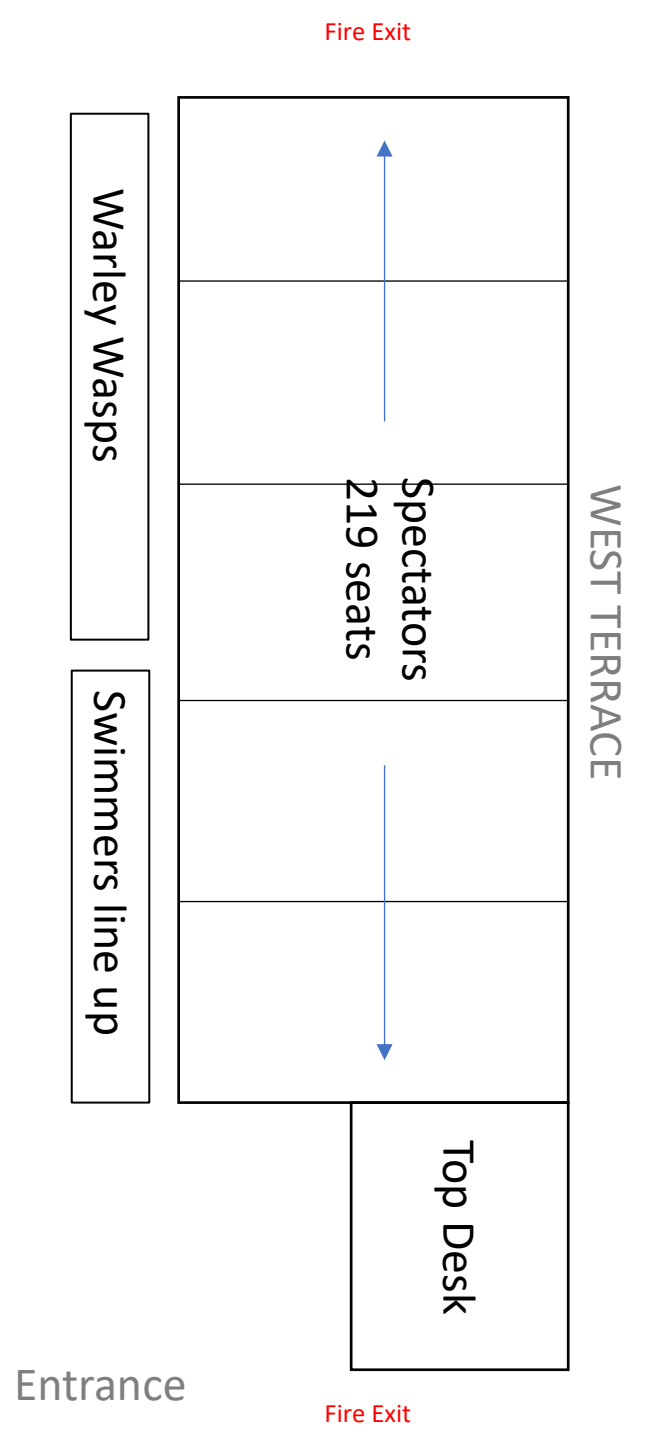

Swimmers waiting area
Head Marshall

Fire Exit

Changing rooms

Boldmere Swimming Club

EAST TERRACE

Fire Exit

Oldbury
Stratford Sharks

Scoreboard

Entrance

Fire Exit

WEST TERRACE